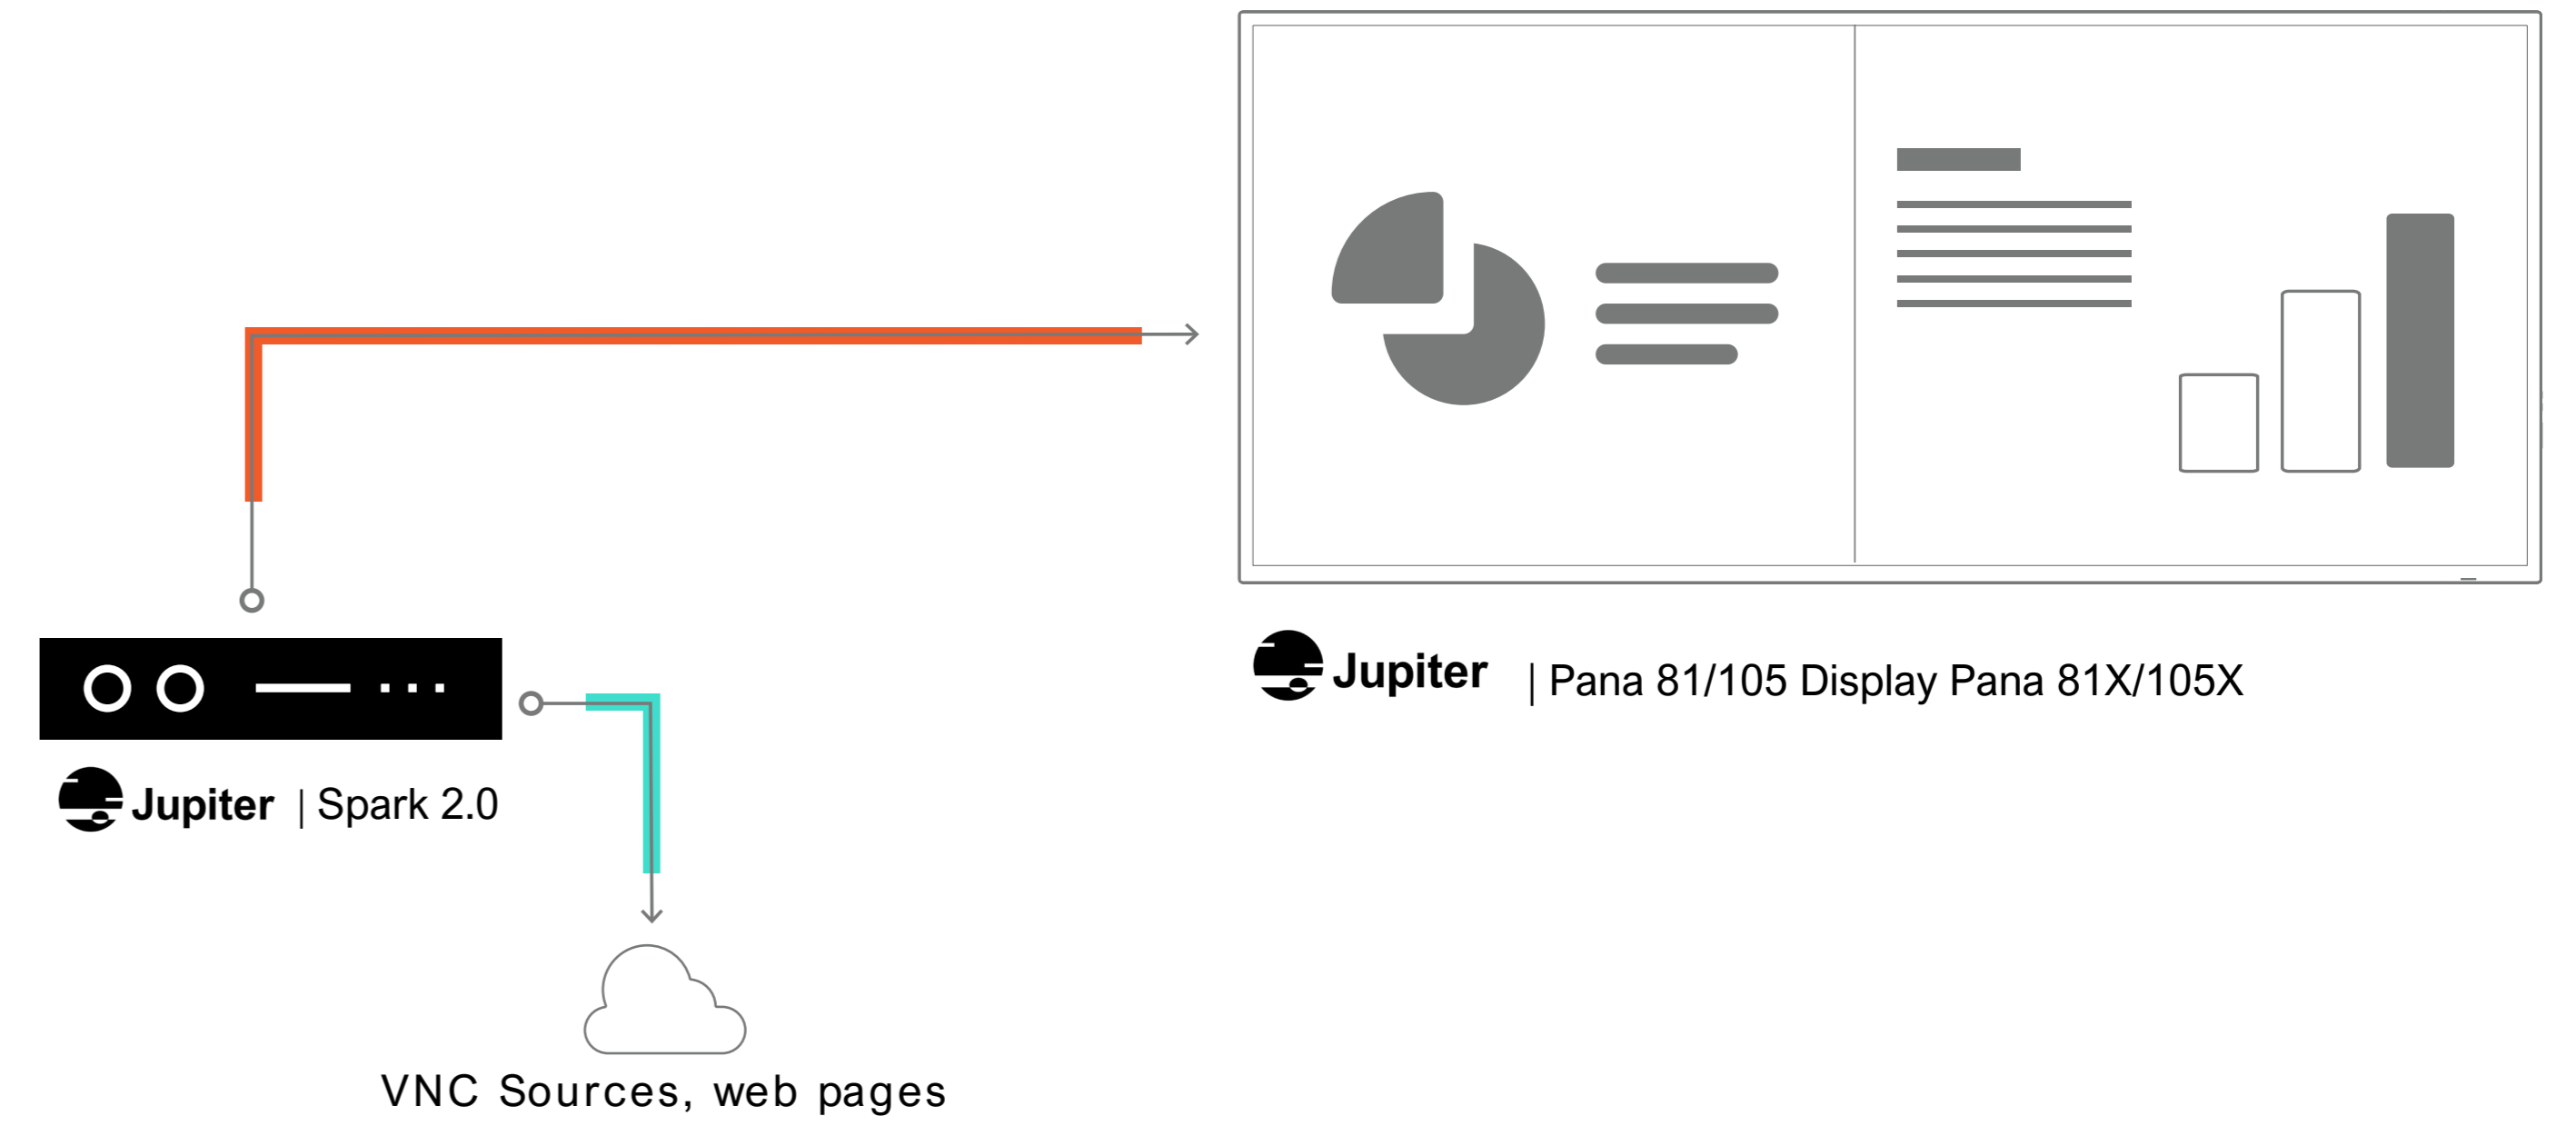

Powered by  
**MEGAPIXEL**  
VISUAL REALITY

Jupiter | Zavus XP - MicroLED

**KEY**

— Display Port

**KEY**

— Display Port