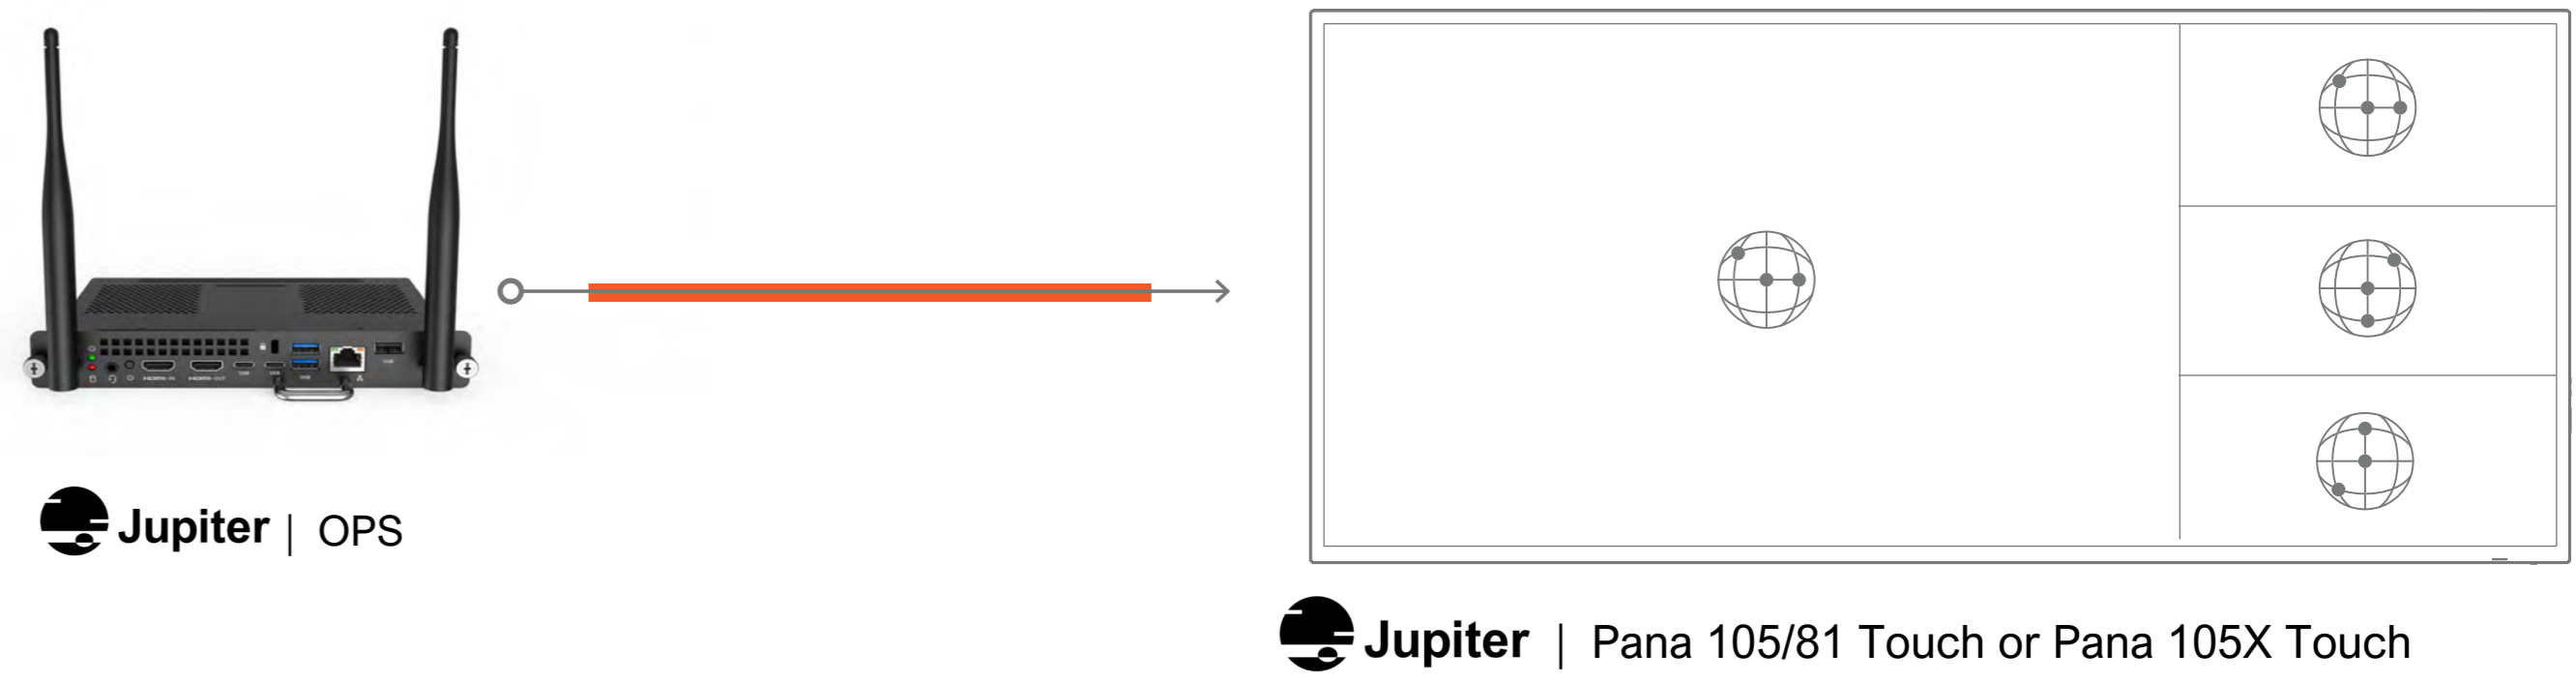

Jupiter | OPS

Jupiter | Pana 105/81 Touch or Pana 105X Touch

KEY
OPS slot on display

Our Pana OPS are natively running in 5120x2160 resolution, avoiding the need to use an additional external PC

Meeting Rooms