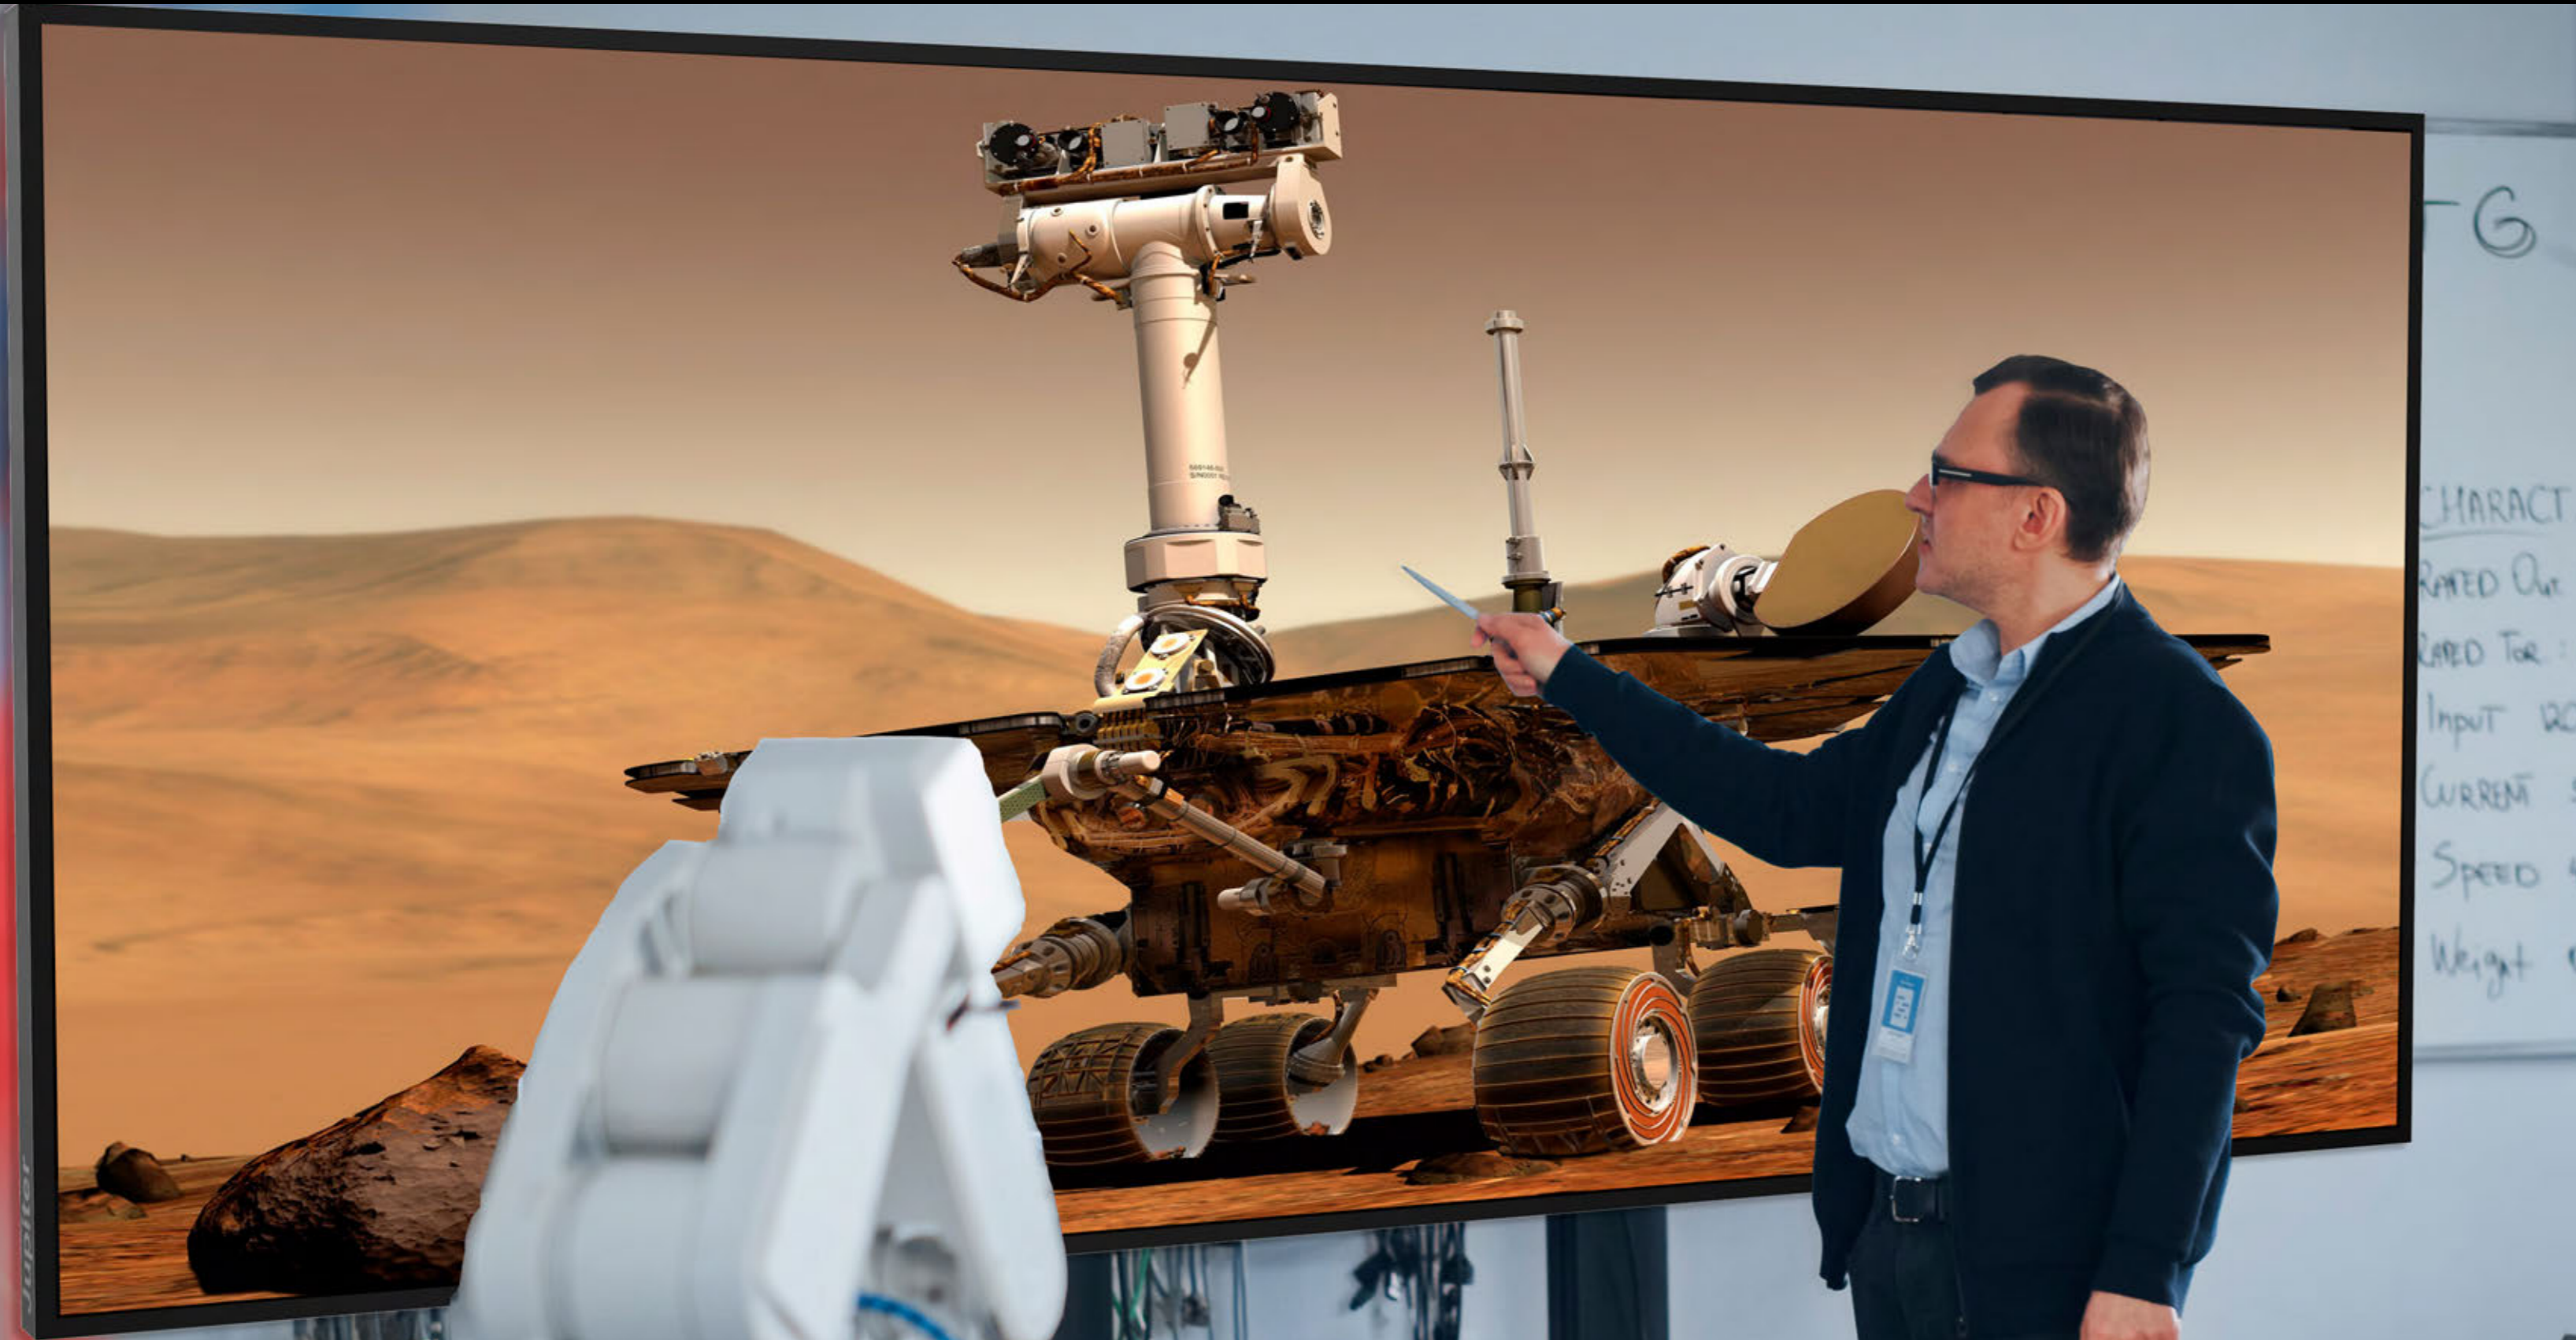

TAA bundle : Collaboration room, training facilities, sensitive engineering, military & government use

Video Wall in a Box™ : Spark 2.0 processor bundles with our software and Pana displays

Jupiter | Spark 2.0