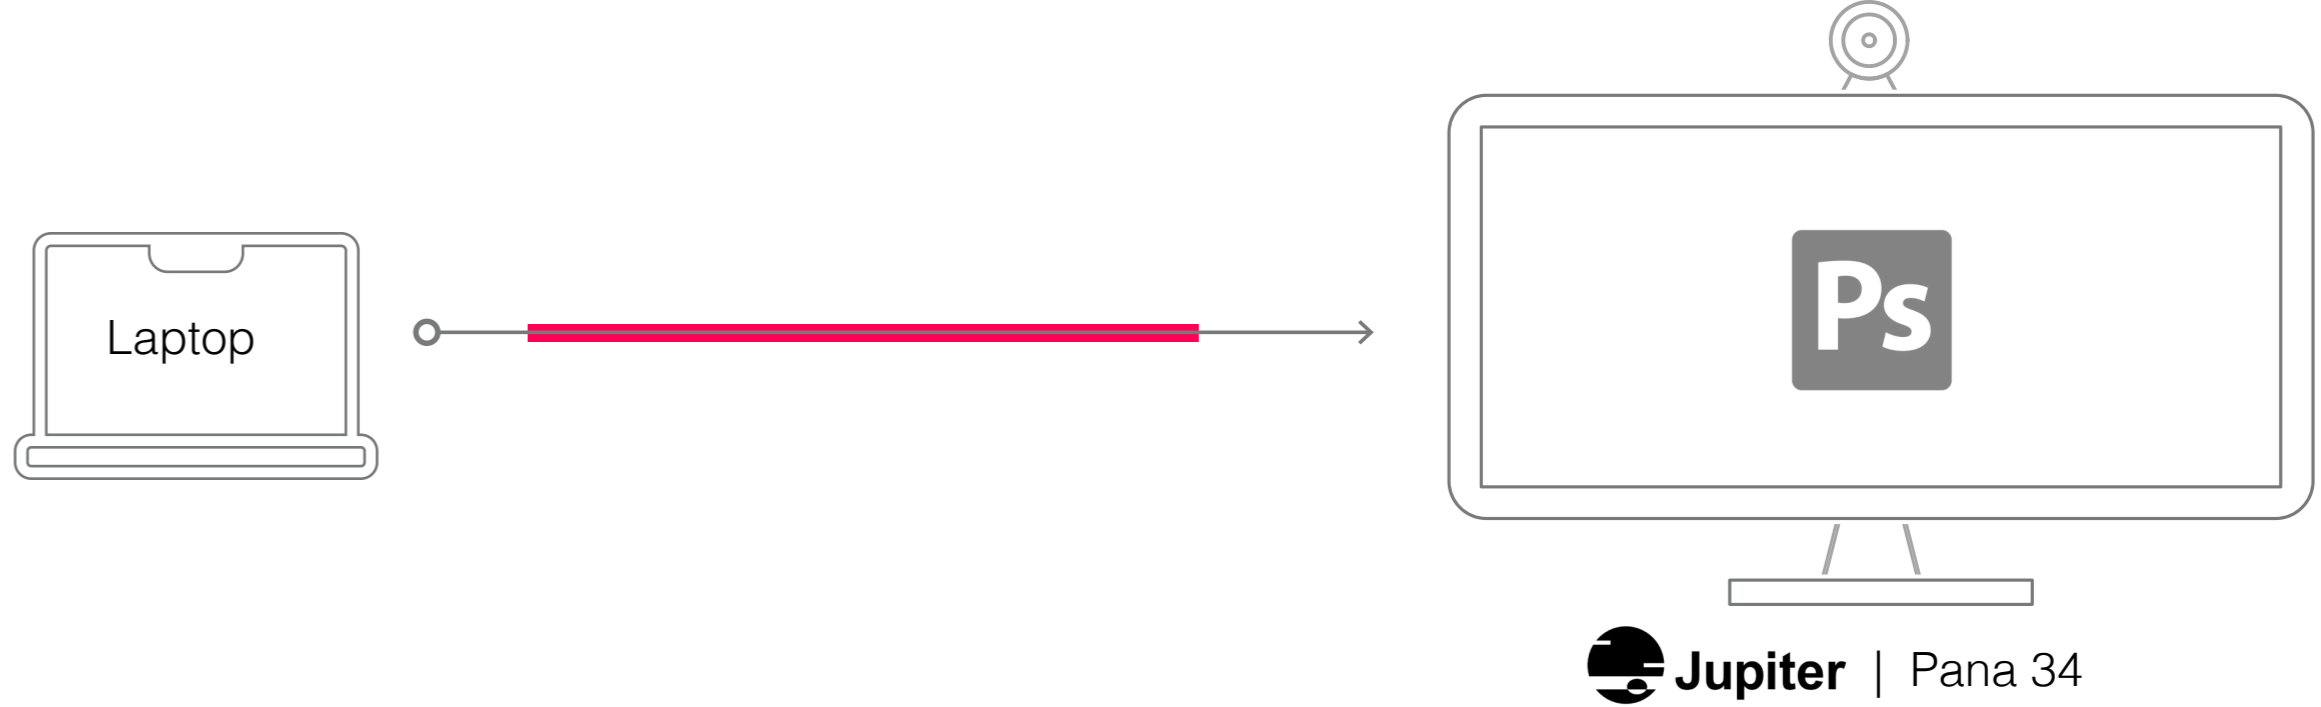

Workstations

KEY
— USB C