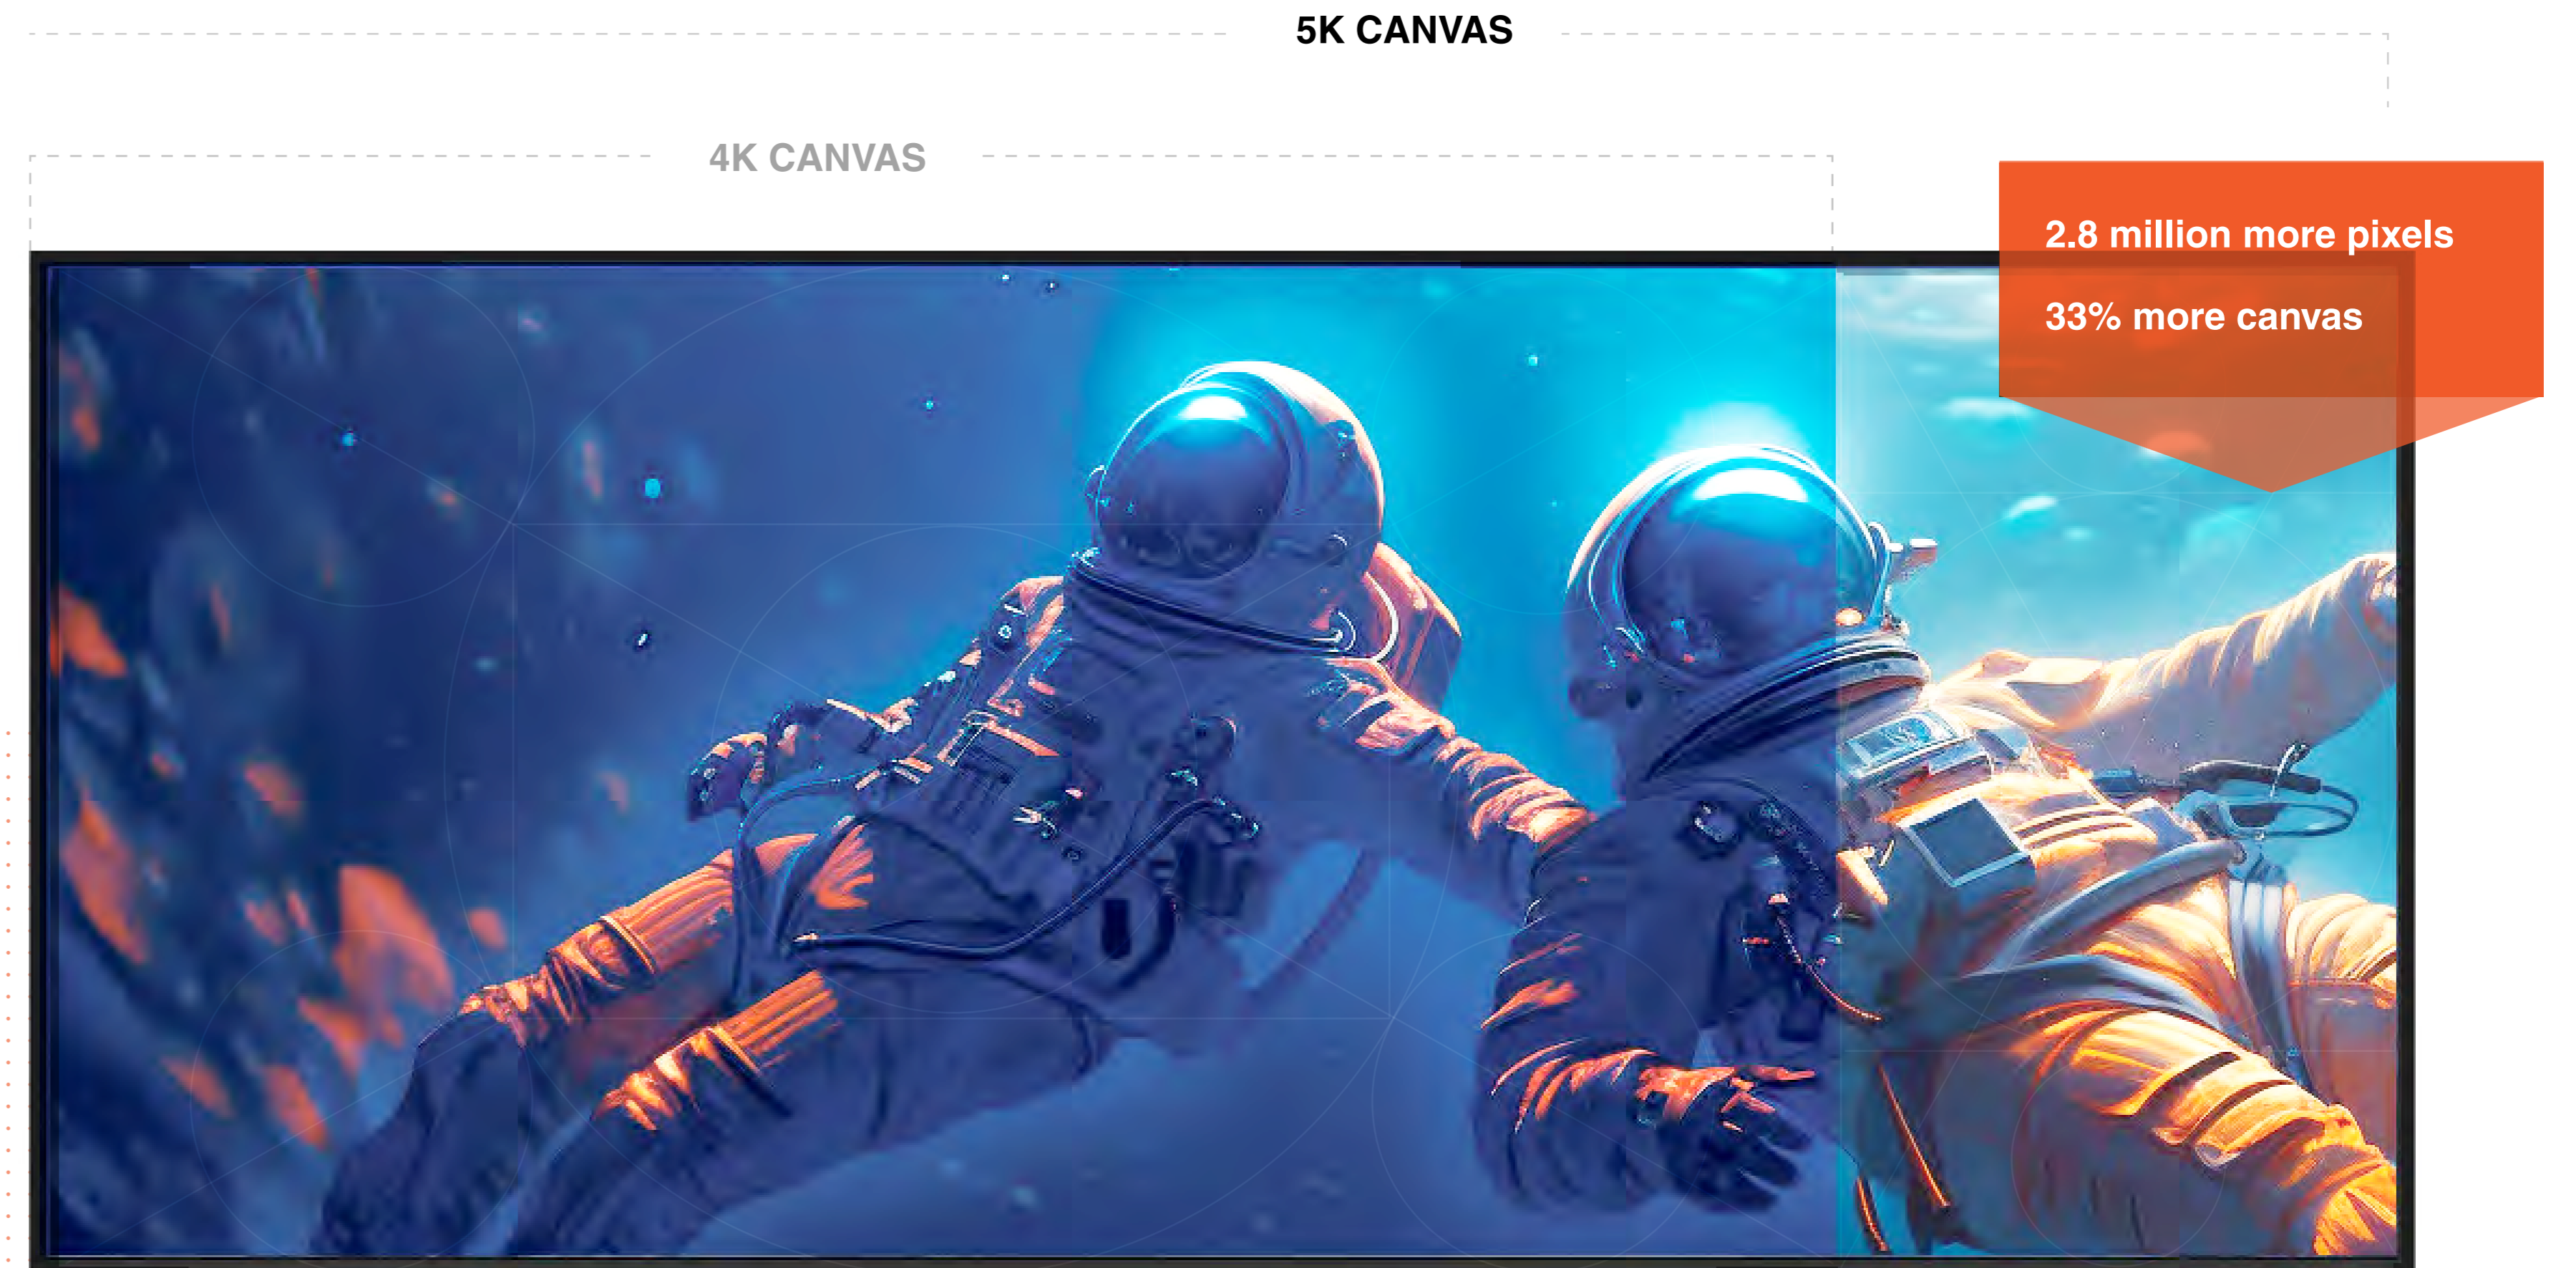

The Jupiter Pana 21:9 ultrawide 5K large LCDs and Zavus Xtreme Pixel MicroLED displays are the future of enterprise displays, and we are proud to lead the way in this space. Our proprietary design, engineering, and supply chain management allow us to control the production process completely, ensuring that every product meets our rigorous standards.