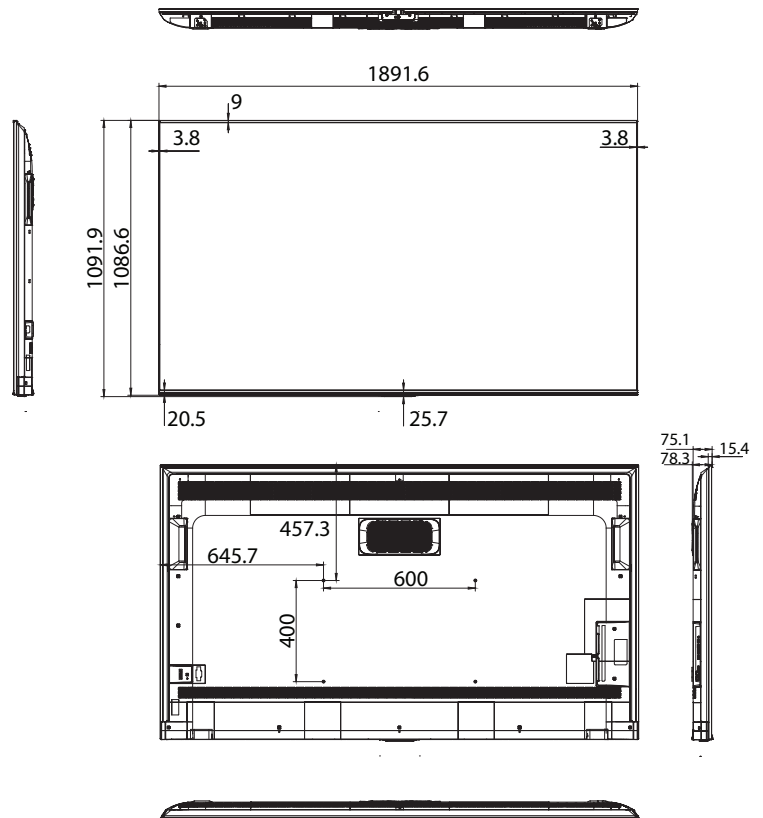

#### Physical

Bezel Color	Black
Set Dimension(W×H×D)	1891.6 x 1091.9 x 78.3mm
Bezel width(T/L/R/B)	T: 9mm, L/R: 3.8mm, D: 20.5mm
Net Weight	35.3kg
Packing Dimension (W×H×D)	2090 x 1290 x 207mm
Gross Weight	50kg
VESA Mount	600mm x 400mm

#### Dimensions

**85"** 1891.6 x 1091.9 x 78.3mm  
35.3kg

Product specifications may vary per region, and specifications are subject to change. This material may include corporate names and trademarks of third parties which are the properties of the third parties respectively.