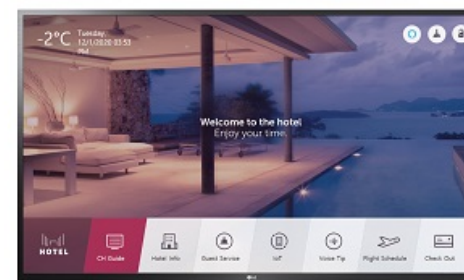

Hotel TV US342H (EU)

US342H (EU) | 55" 50" 43"

- Pro:Centric V Solution
- Quick Menu
- Hotel Mode

* Based on 55US342H (EU) Specification