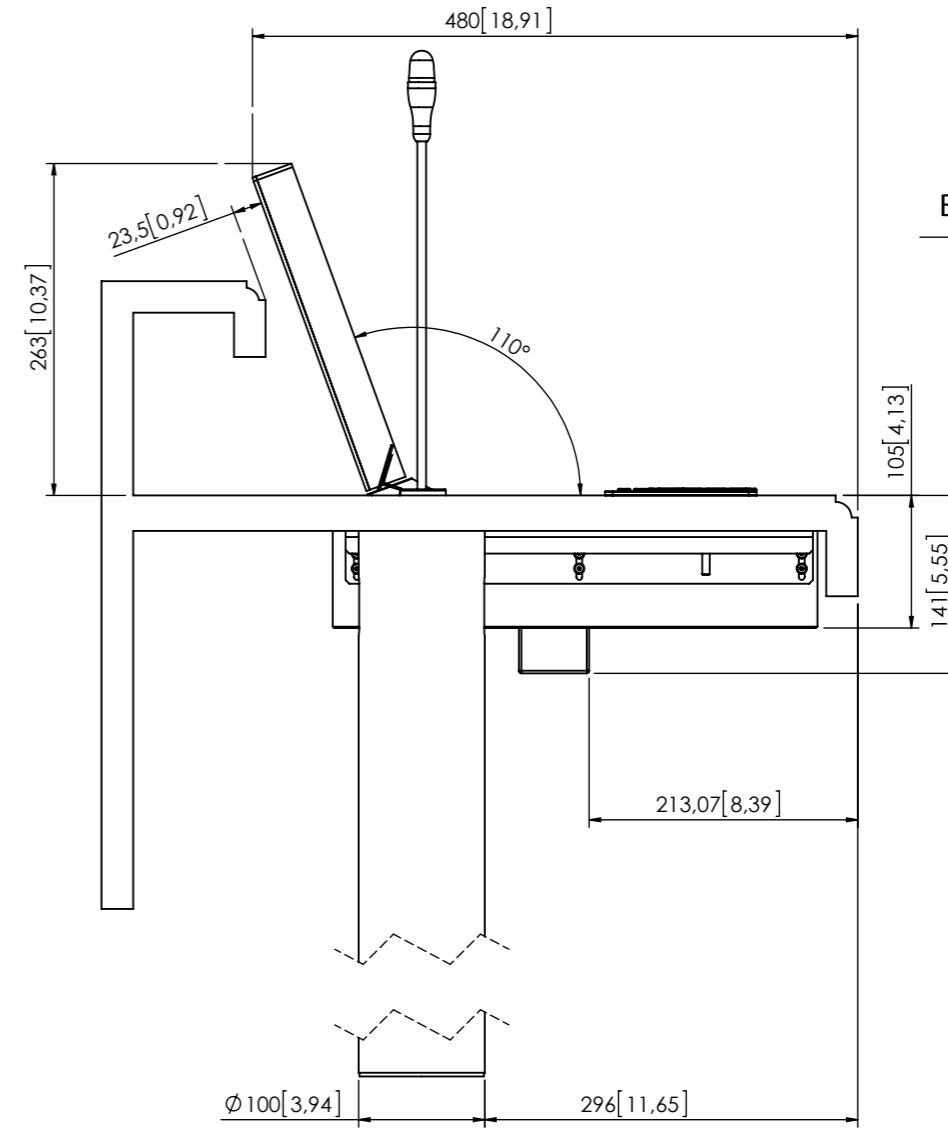

Professional 15" widescreen data monitor with vertical working position, to be integrated into meeting and conference room table

WEB: [www.arthurholm.com](http://www.arthurholm.com)

Ref. AH15D3 16GA+  
BOSXH Elements+AHDTLM

GENERAL DIMENSIONS

Scale 1:4  
Dimensions in millimeters [Inches]  
Revision: 0  
Projection: