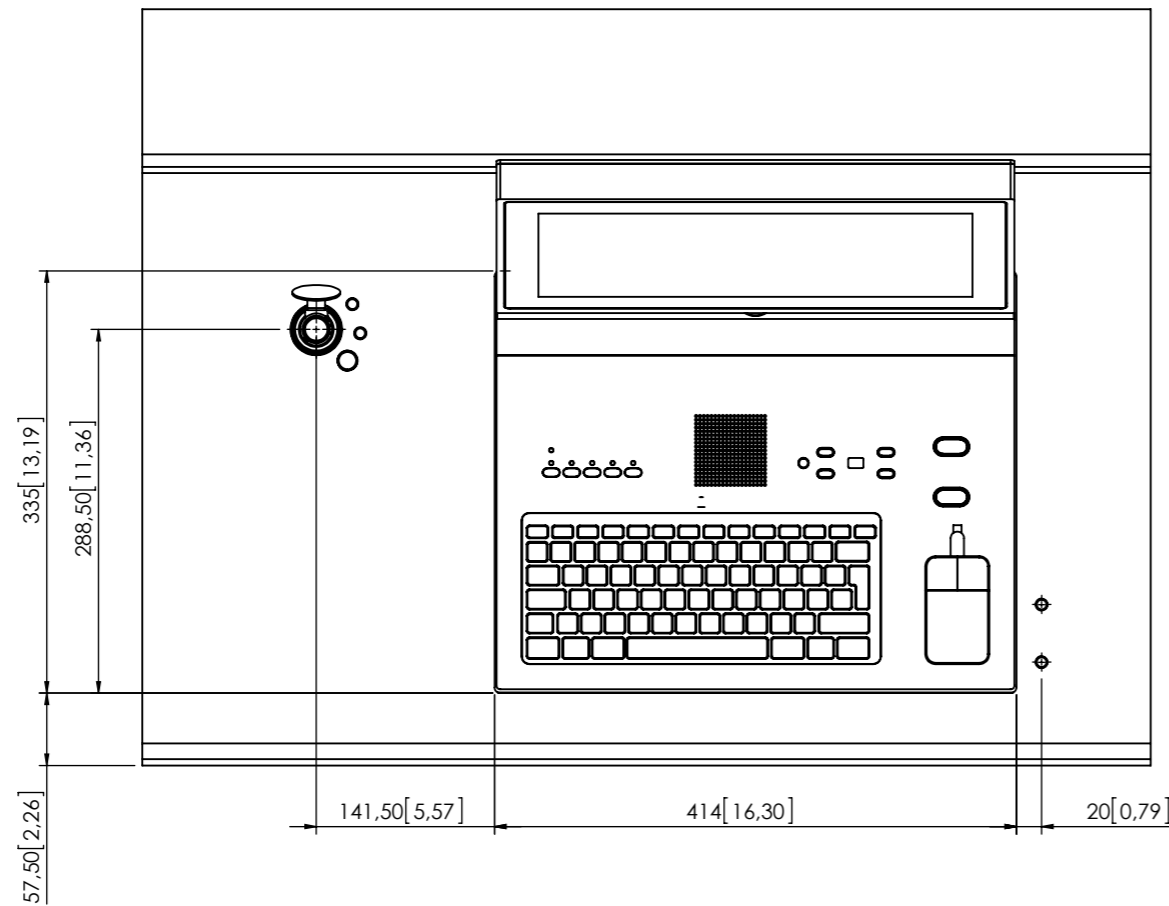

Professional 15" widescreen data monitor with vertical working position, to be integrated into meeting and conference room table

WEB: [www.arthurholm.com](http://www.arthurholm.com)

Ref. AH15D3 16GA+  
BOSXH Elements+AHDTLM

GENERAL DIMENSIONS

Scale 1:4  
Dimensions in millimeters [Inches]  
Revision: 0  
Projection: