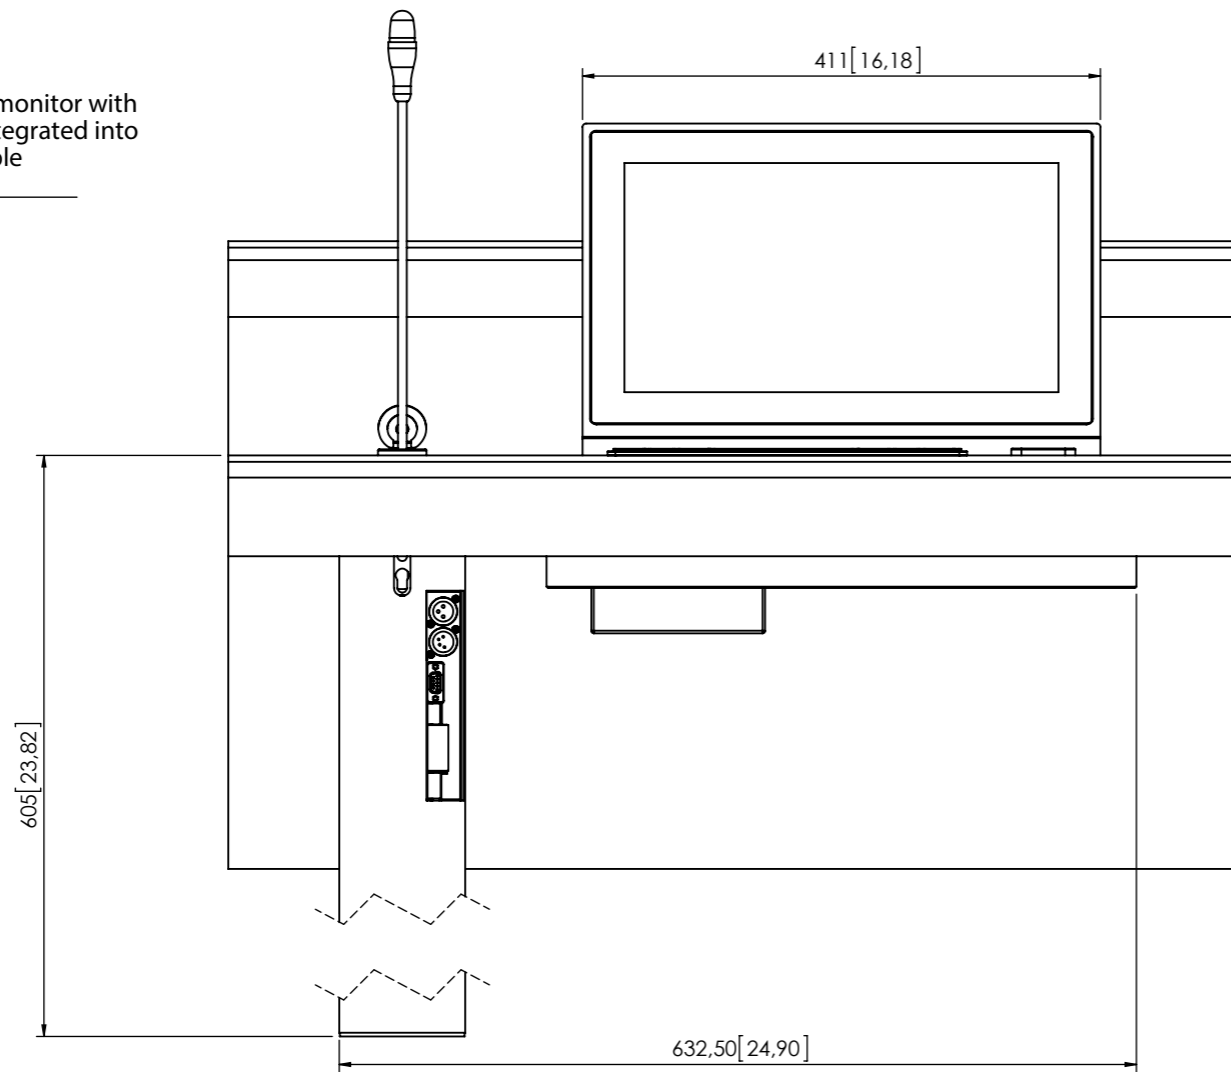

Professional 15" widescreen data monitor with vertical working position, to be integrated into meeting and conference room table

WEB: [www.arthurholm.com](http://www.arthurholm.com)

Ref. AH15D3 16GA+  
BOSXH Elements+AHDTLM

GENERAL DIMENSIONS

Scale 1:4  
Dimensions in millimeters [Inches]  
Revision: 0  
Projection: